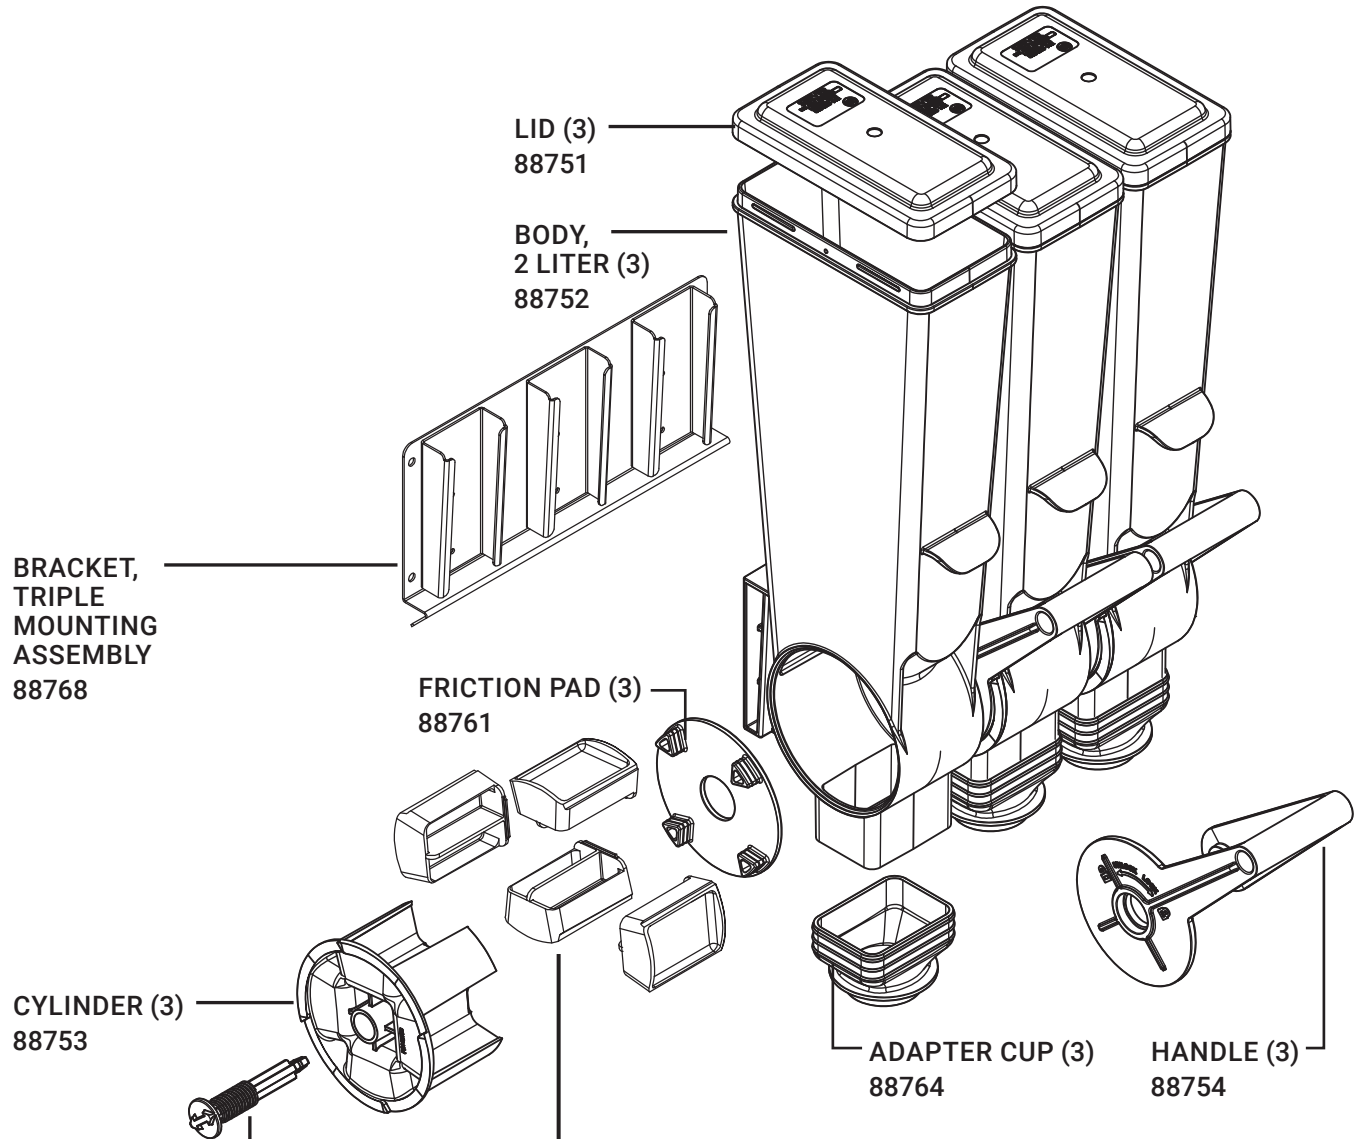

### SlimLine DFD-2L, Triple w/Bracket

Complete View for Reference

**PORTION TRAYS (3) EA. PACK**

4-PACK	COLOR	PORTION
88795	WHITE	0.50 FL OZ
88796	BLUE	0.75 FL OZ
88799	GREEN	1.0 FL OZ
88797	PINK	1.5 FL OZ